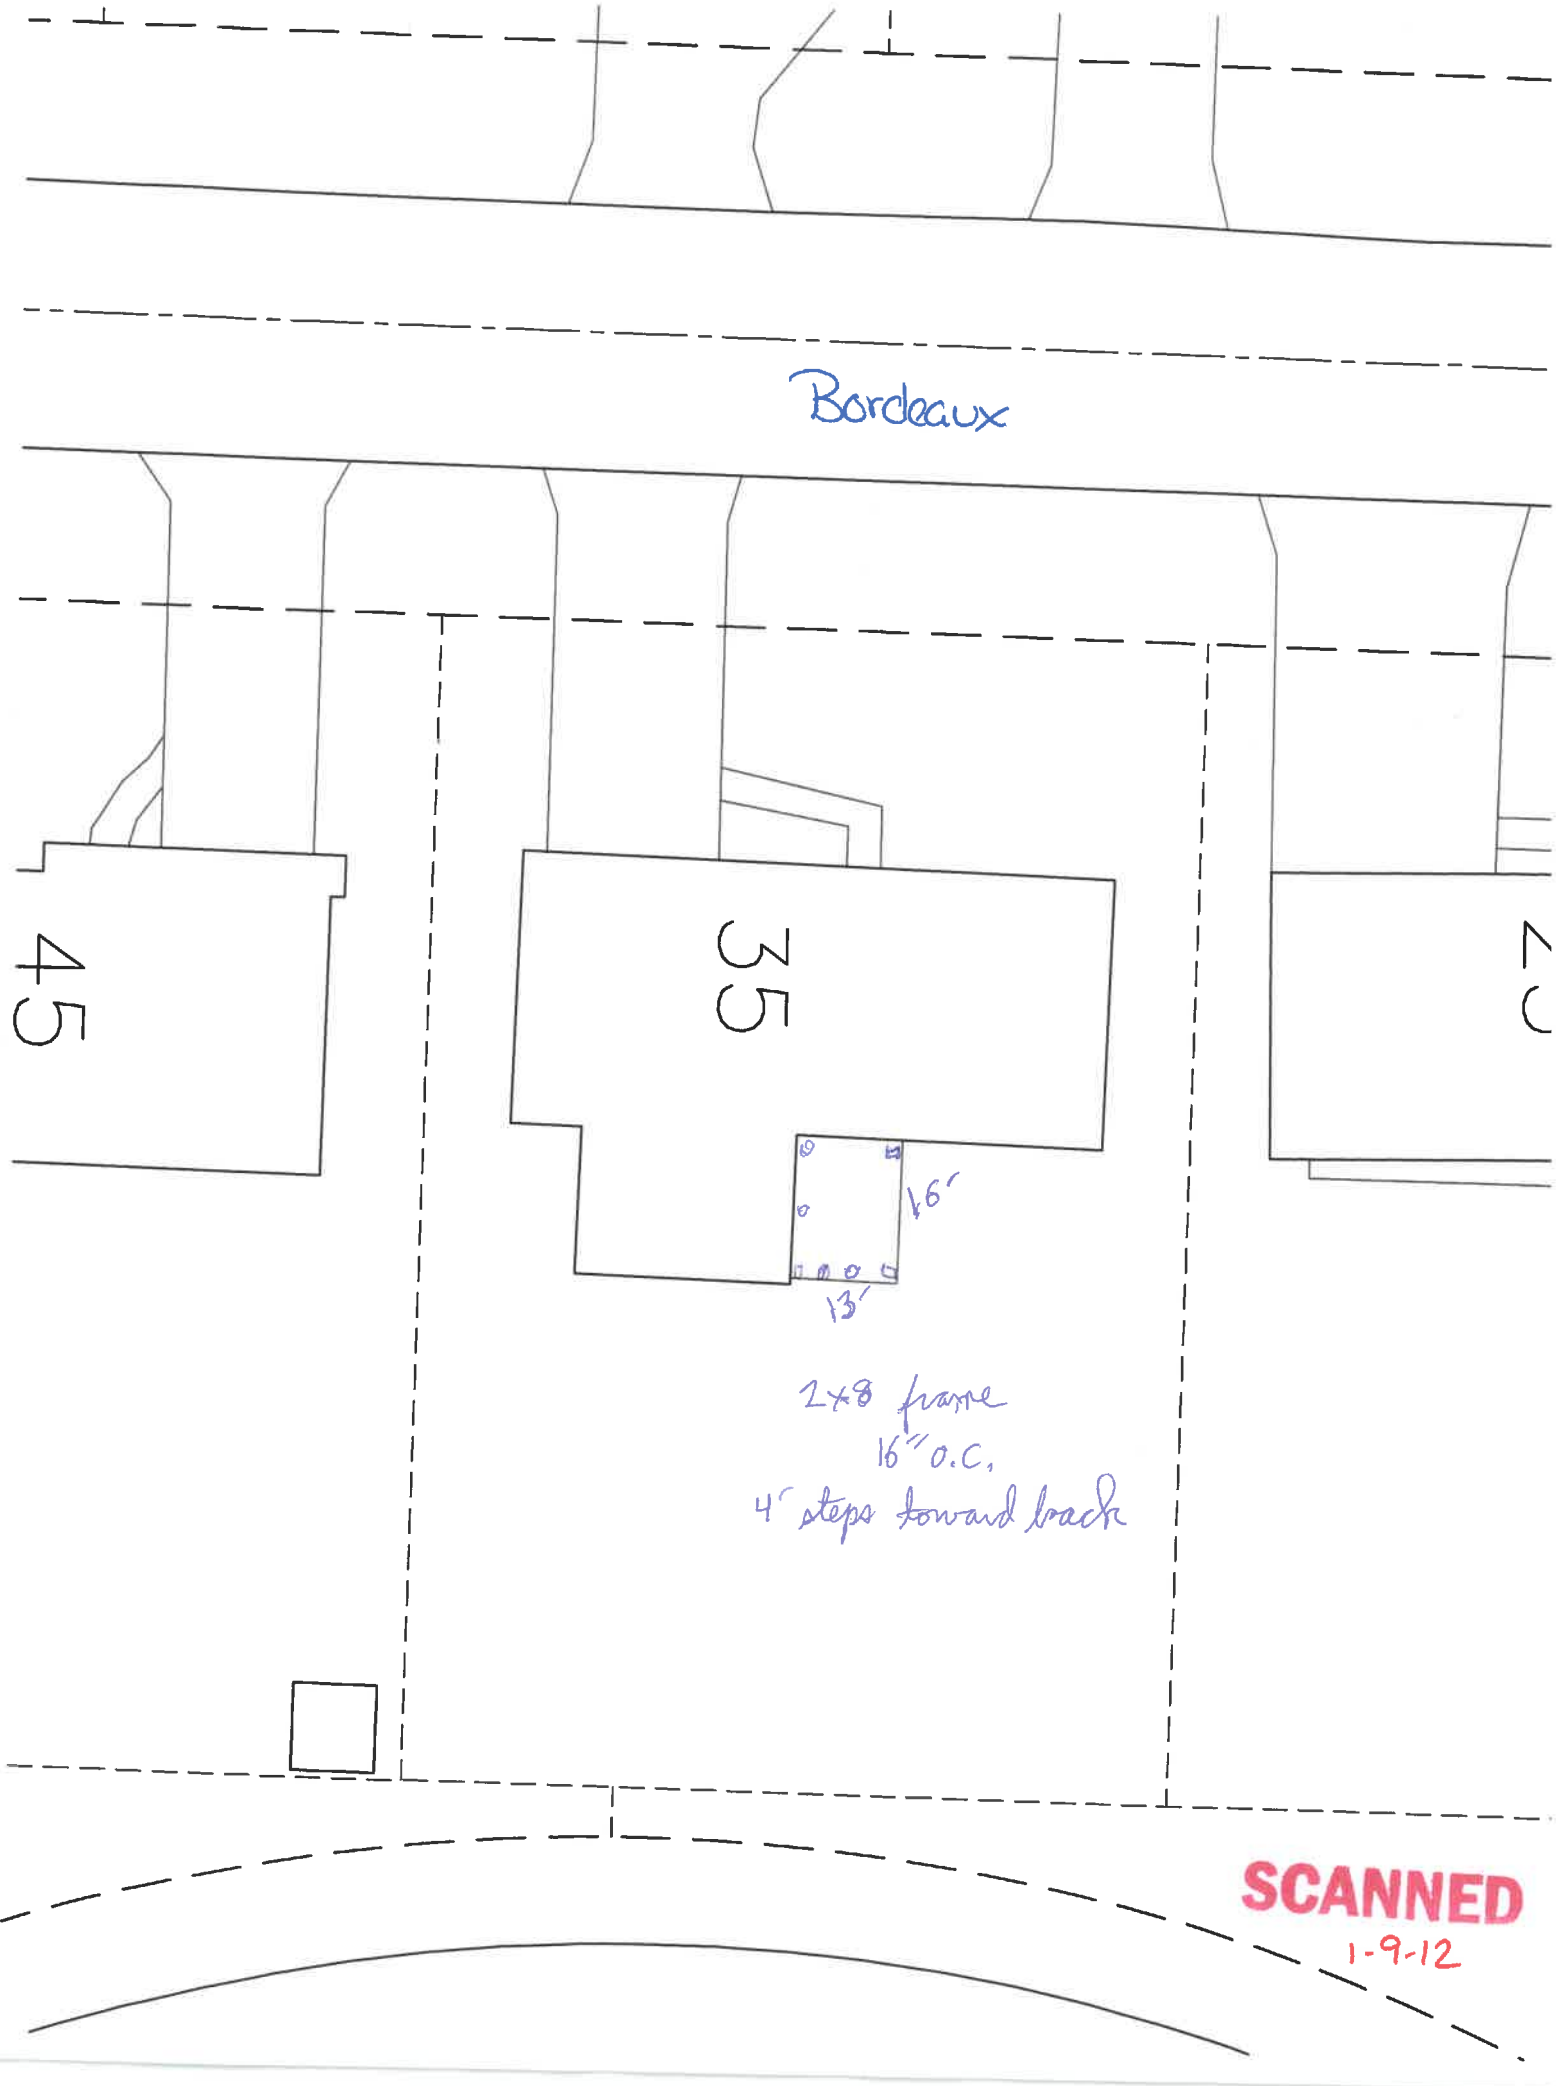

Bordeaux

45

35

20

2x8 frame  
16" o.c.  
4" steps toward back

**SCANNED**  
1-9-12